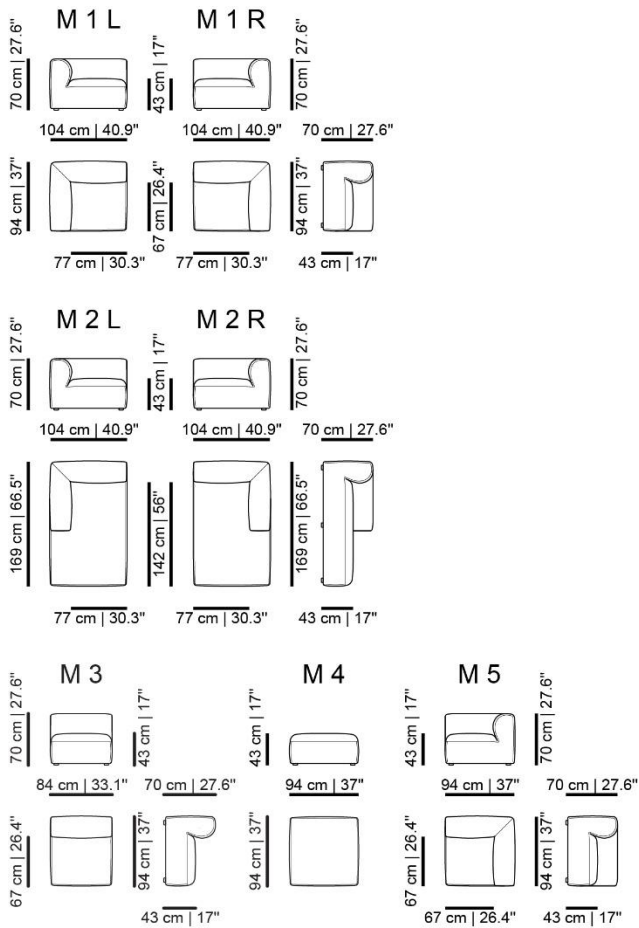

WINNIE SOFA

AVAILABLE MODULES

TECHNICAL SPECS

- **Solid** wood feet in walnut **stain**
- **Wooden frame**, soft base, no zag springs
- **Seat** in HR foam filling
- **Backrest** in soft foam filling