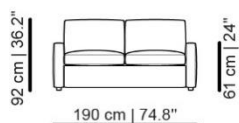

STORY SOFA BED

AVAILABLE SIZES

210/190/170 cm

TECHNICAL SPECS

- **Fully removable covers**
- **Seating** cushions in HR foam, feather and fiber filling
- **Back** cushions feather and fiber filling
- **Easy open** Italian metal mechanism
- **HR foam 12 cm mattress**