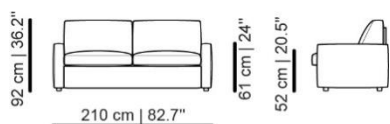

STORY SOFA BED

AVAILABLE SIZES

210/190/170 cm

TECHNICAL SPECS

- **Fully removable covers**
- **Seating** cushions in HR foam, feather and fiber filling
- **Back** cushions feather and fiber filling
- **Easy open** Italian metal mechanism
- **HR foam 12 cm mattress**