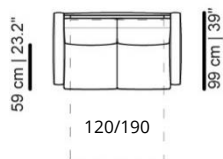

STORY SOFA BED

AVAILABLE SIZES

210/190/170 cm

TECHNICAL SPECS

- **Fully removable covers**
- **Seating** cushions in HR foam, feather and fiber filling
- **Back** cushions feather and fiber filling
- **Easy open** Italian metal mechanism
- **HR foam 12 cm mattress**