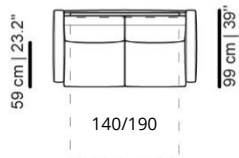

STORY SOFA BED

AVAILABLE SIZES

210/190/170 cm

TECHNICAL SPECS

- **Fully removable covers**
- **Seating** cushions in HR foam, feather and fiber filling
- **Back** cushions feather and fiber filling
- **Easy open** Italian metal mechanism
- **HR foam 12 cm mattress**