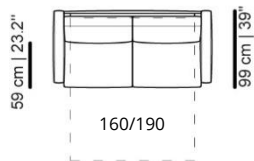

STORY SOFA BED

AVAILABLE SIZES

210/190/170 cm

TECHNICAL SPECS

- **Fully removable covers**
- **Seating** cushions in HR foam, feather and fiber filling
- **Back** cushions feather and fiber filling
- **Easy open** Italian metal mechanism
- **HR foam 12 cm mattress**