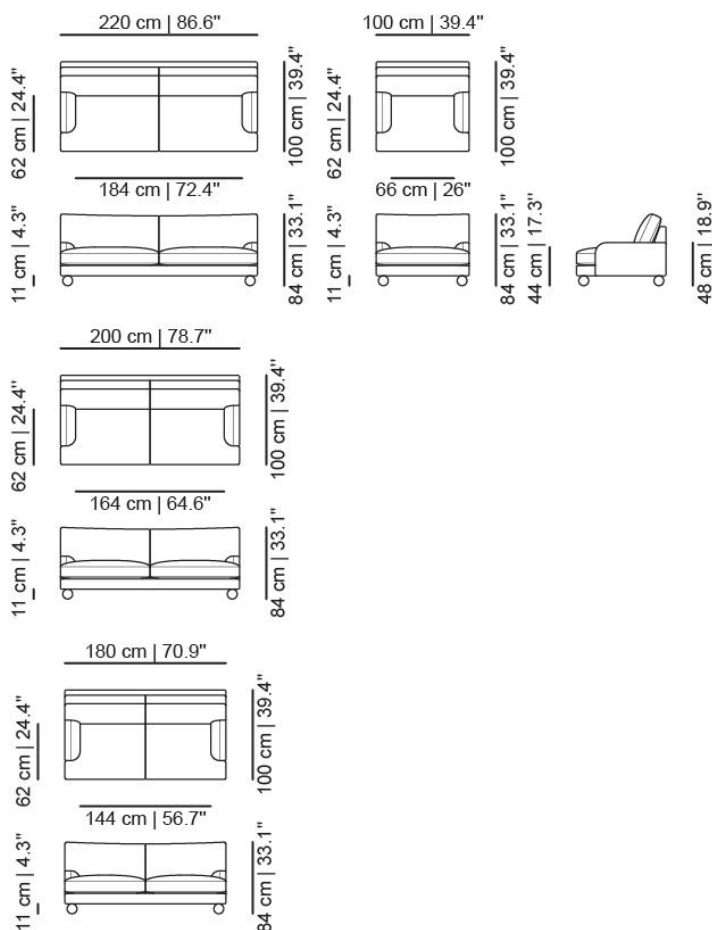

BERNIE SOFA

AVAILABLE SIZES 220/200/180/100 cm

TECHNICAL SPECS

- **Removable seat and back covers**
- **Solid wood feet in walnut stain**
- **Wooden frame, elastic straps**
- **Seating cushions** in HR foam, feather and fiber filling
- **Back cushions** in soft foam, feather and fiber filling